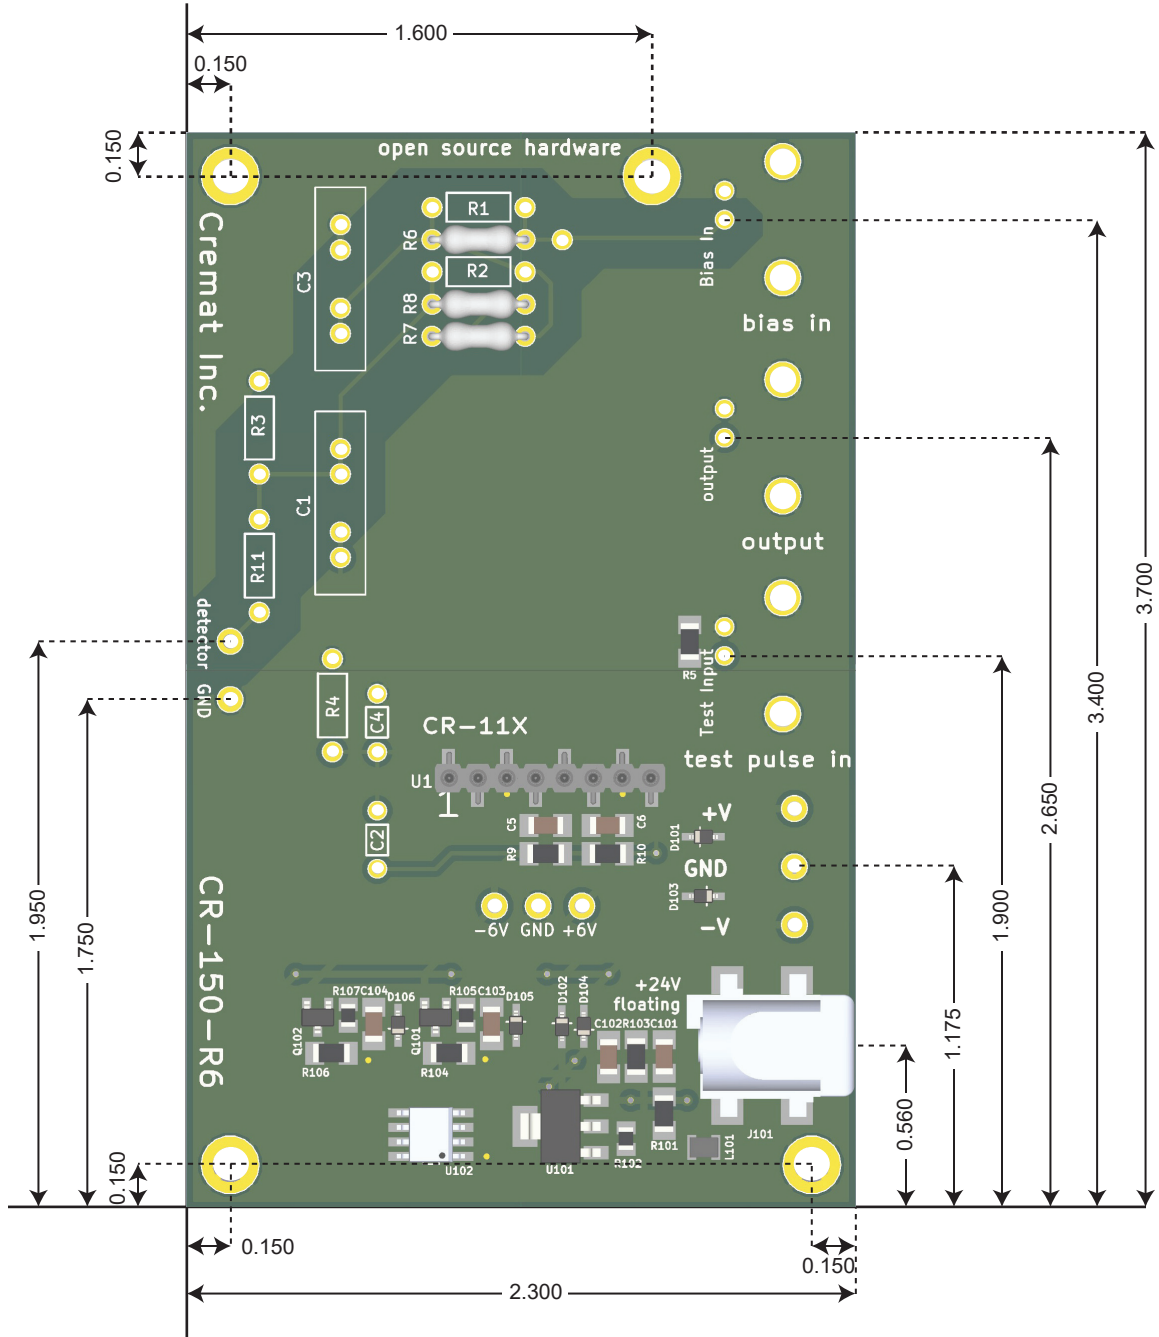

CR-150-R6 top view
Measurements in inches

CR-150-R6 front view with BNC connectors and terminal block installed
Measurements in inches